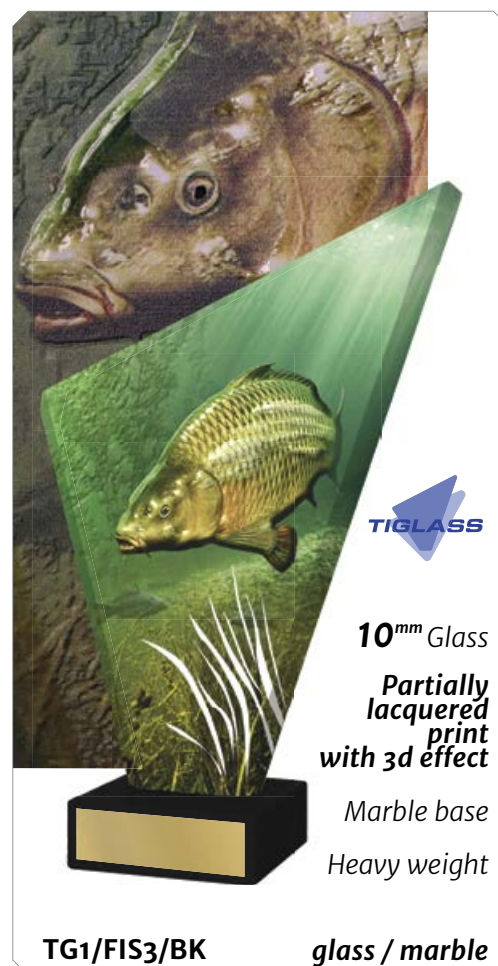

DUAL

Glass 2x6^{mm}

Colour print

Can be personalized with a plate (optional)