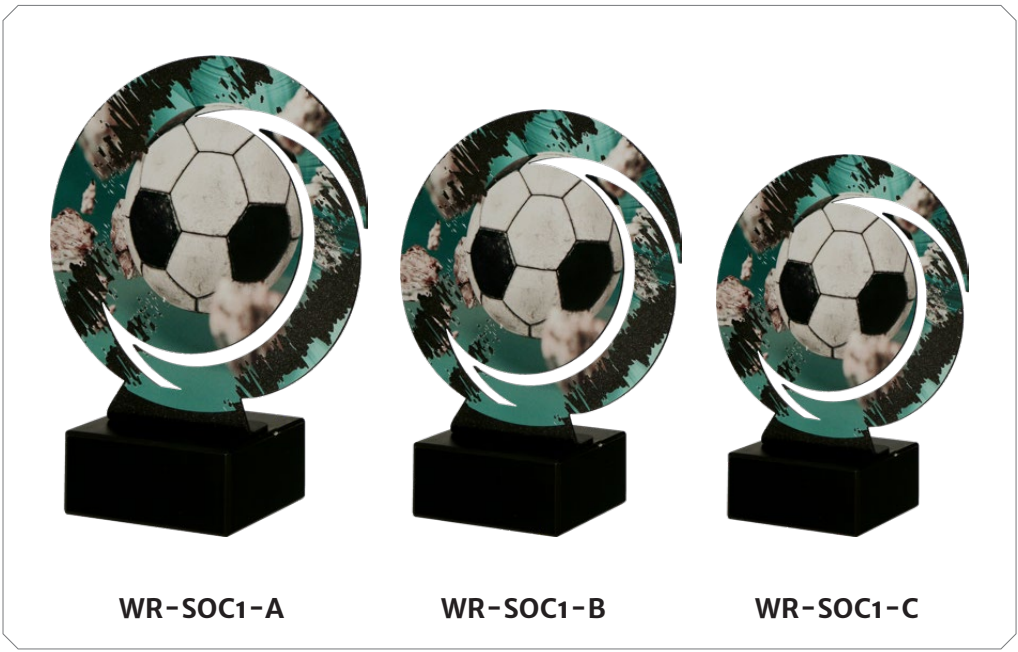

# Metline whirl

- Metal sheet 2 mm
- UV print
- Marble base
- Lacquered parts of the print

WR-RUN-A

Running  
H(cm)  
↕

WR-RUN-B

Running  
H(cm)  
↕

WR-RUN-C

Running  
H(cm)  
↕

WR-BAS-A

Basketball  
H(cm)  
↕

WR-BAS-B

Basketball  
H(cm)  
↕

WR-BAS-C

Basketball  
H(cm)  
↕

NEW 2024

WR-RUN-A

WR-RUN-B

WR-RUN-C

NEW 2024

WR-BAS-A

WR-BAS-B

WR-BAS-C

	<b>Football</b>
	H(cm)
	
WR-SOC1-A	22
	<b>Football</b>
	H(cm)
	
WR-SOC1-B	20
	<b>Football</b>
	H(cm)
	
WR-SOC1-C	18

WR-SOC1-A

WR-SOC1-B

WR-SOC1-C

	<b>Swimming</b>
	H(cm)
	
WR-SWI-A	22
	<b>Swimming</b>
	H(cm)
	
WR-SWI-B	20
	<b>Swimming</b>
	H(cm)
	
WR-SWI-C	18

NEW 2024

WR-SWI-A

WR-SWI-B

WR-SWI-C

	<b>Fire-Fighting</b>
	H(cm)
	
WR-FIR-A	22
	<b>Fire-Fighting</b>
	H(cm)
	
WR-FIR-B	20
	<b>Fire-Fighting</b>
	H(cm)
	
WR-FIR-C	18